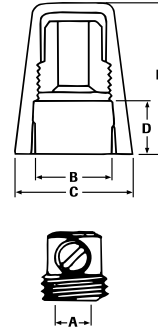

## Set Screw Wire Connector Dimensions (inches)

Insert		Shell			
Model	A	B	C	D	E
10	9/64	13/32	1/2	15/64	45/64
11	13/64	29/64	35/64	13/32	63/64
22	17/64	1/2	11/16	13/32	1