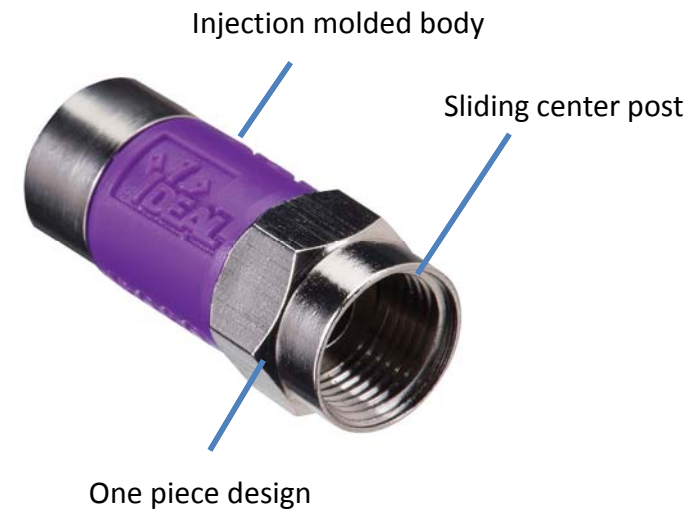

TLC™ RG-6 Quad F Tool-Less Compression Connector

Get many of the benefits of a 360° compression connector without the need to use a compression tool. Cable specific connector for RG-6 Quad. Just prep the cable and slide it on for a permanent connection.

- No compression tool required
- Designed for indoor applications
- Connector locks in place on cable jacket for a permanent connection
- Faster and easier to use than traditional twist on connectors
- Patented 360° grip on cable prevents cable and dielectric deformation that result in signal loss
- 3GHZ, 75Ω rated for use in all video based applications such as cable and satellite television
- >50lbs cable retention
- Fits cables with .275" - .305" jacket diameter
- Fits cables with .175" - .183" dielectric diameter
- Only requires industry standard ¼" x ¼" cable preparation
- Recommended IDEAL cable prep tool: 45-605