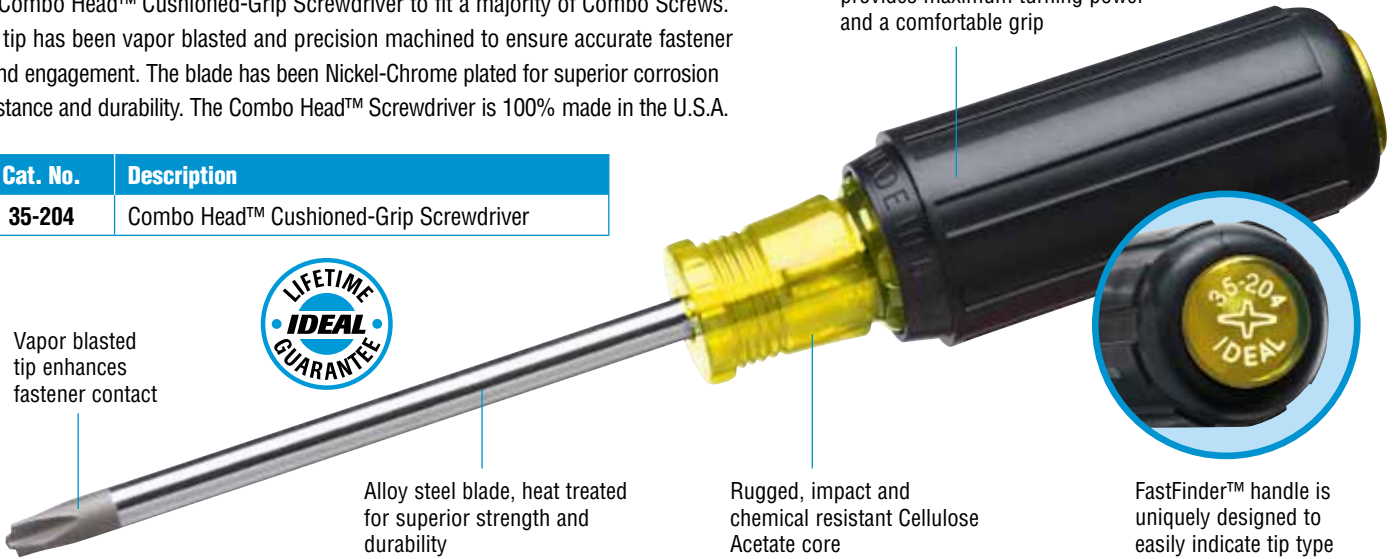

# Combo Head™ Cushioned-Grip Screwdriver

- *Designed to accurately and securely fit most Combination Fasteners*
- *Easy-to-read FastFinder™ handle*
- *Cushioned-Grip Cellulose Acetate handle provides maximum comfort and grip*
- *100% made in U.S.A.*

# Combo Head™ Cushioned-Grip Screwdriver

With the increasing popularity of Combination Fasteners, IDEAL manufactures the Combo Head™ Cushioned-Grip Screwdriver to fit a majority of Combo Screws. The tip has been vapor blasted and precision machined to ensure accurate fastener fit and engagement. The blade has been Nickel-Chrome plated for superior corrosion resistance and durability. The Combo Head™ Screwdriver is 100% made in the U.S.A.

Traditional Cushioned-Grip design provides maximum turning power and a comfortable grip

Cat. No.	Description
35-204	Combo Head™ Cushioned-Grip Screwdriver

Vapor blasted tip enhances fastener contact

Alloy steel blade, heat treated for superior strength and durability

Rugged, impact and chemical resistant Cellulose Acetate core

FastFinder™ handle is uniquely designed to easily indicate tip type

Different sizes of Combination Fasteners mean using different tools, right? Wrong! The Combo Head™ was designed to fit snugly into multiple sizes of Combo Screws, eliminating the need to buy more bulky tools. Among the competition, the IDEAL Combo Head™ tip features the most touch points, minimizing cam-out and stripping. See and feel the difference for yourself!