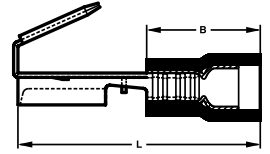

## Vinyl Insulated Multi-Stack Disconnect Dimensions

Wire Range (AWG)	Wire Range (mm <sup>2</sup> )	Tab Size (in.)	Tab Size (mm)	Max. Wire Ins. Dia. (in.)	Max Wire Ins. Dia. (mm)	Dimensions (in.)						Dimensions (mm)						Cat. No.
						L	W	E	F	W1	F1	L	W	E	F	W1	F1	
22-18	0.5 - 1.0	.250 x .032	6.35 x 0.8	.150	3.8	.886	.413	.260	.315	.250	.323	22.5	10.5	6.6	8.0	6.35	8.2	<b>83-9611</b>
16-14	1.5 - 2.5	.250 x .032	6.35 x 0.8	.185	4.7	.886	.413	.260	.315	.250	.323	22.5	10.5	6.6	8.0	6.35	8.2	<b>83-7051</b>
12-10	4.0 - 6.0	.250 x .032	6.35 x 0.8	.244	6.2	.945	.512	.260	.315	.250	.363	22.5	13.0	6.6	8.0	6.35	8.2	<b>83-7081</b>