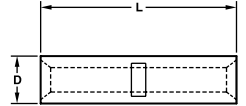

WIRE TERMINATION

WWW.IDEALIND.COM • 1-800-435-0705 CUSTOMER ASSISTANCE

Non-Insulated Butt Splice Dimensions

Wire Range (AWG)	Wire Range (mm ²)	Dimensions (in.)		Dimensions (mm)		Cat. No
		L	D	L	D	
22-18	0.5-1.0	.591	.130	15.0	3.3	83-9001
16-14	1.5-2.5	.591	.154	15.0	3.9	83-9011 84-9011
12-10	4.0-6.0	.591	.213	15.0	5.4	83-9021 84-9021
8	8.0	.827	.276	21.0	7.0	83-9031 84-9031
6	14.0	1.024	.350	26.0	8.9	83-9041
4	22.0	1.142	.445	29.0	11.3	83.9051