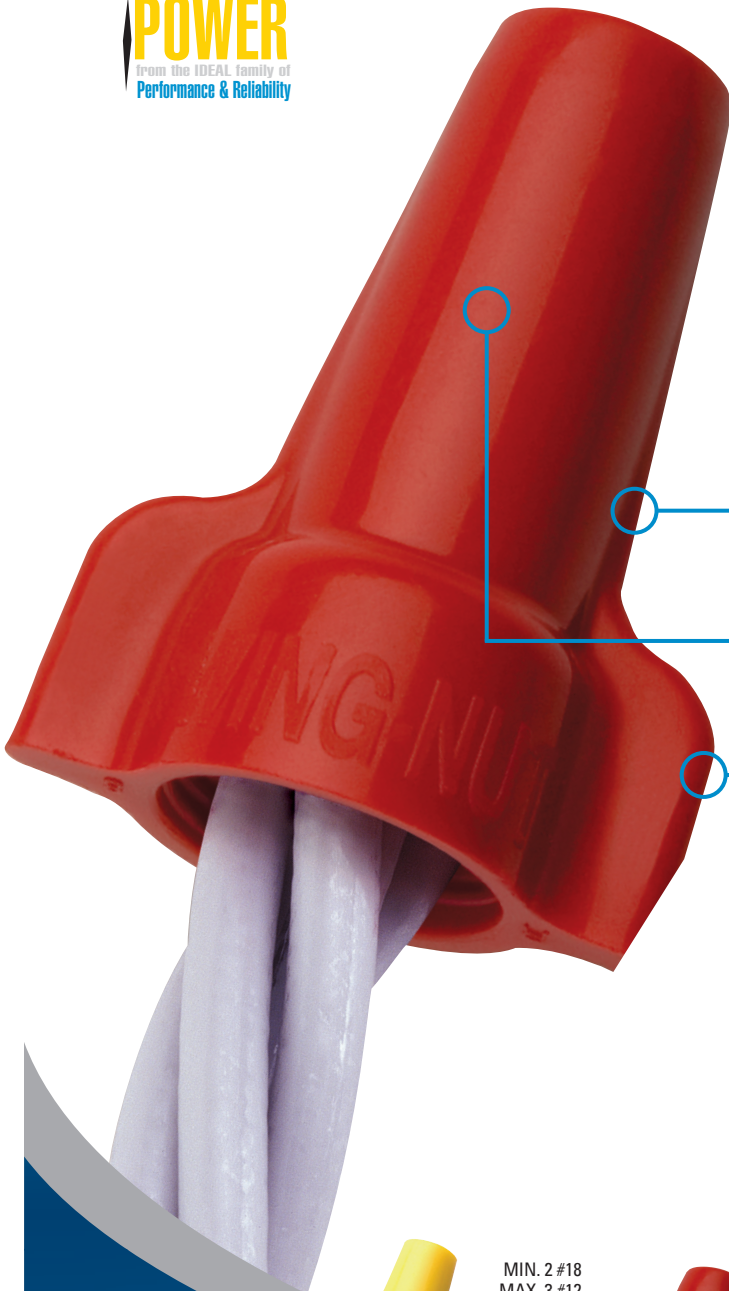

Hex-top allows for 5/16" nut driver application

Durable copolymer shell expands for progressive tightening, a feature that ensures dependable connections

Quick take-up on even the toughest combinations including solid-to-stranded

*1,000 Volts signs and fixtures

COMFORT Twister® WIRE CONNECTORS

More POWER with every twist

The Wing-Nut® Wire Connector provides an easy, secure grip when connecting a wide range of wires. The specially designed contoured wings make for extra torque and quick work on any electrical job.

Copolymer shell expands for smooth, progressive tightening

Expanding, square-wire spring accommodates a wide range of wire sizes and combinations

Contoured wing profile provides extra leverage for maximum torque