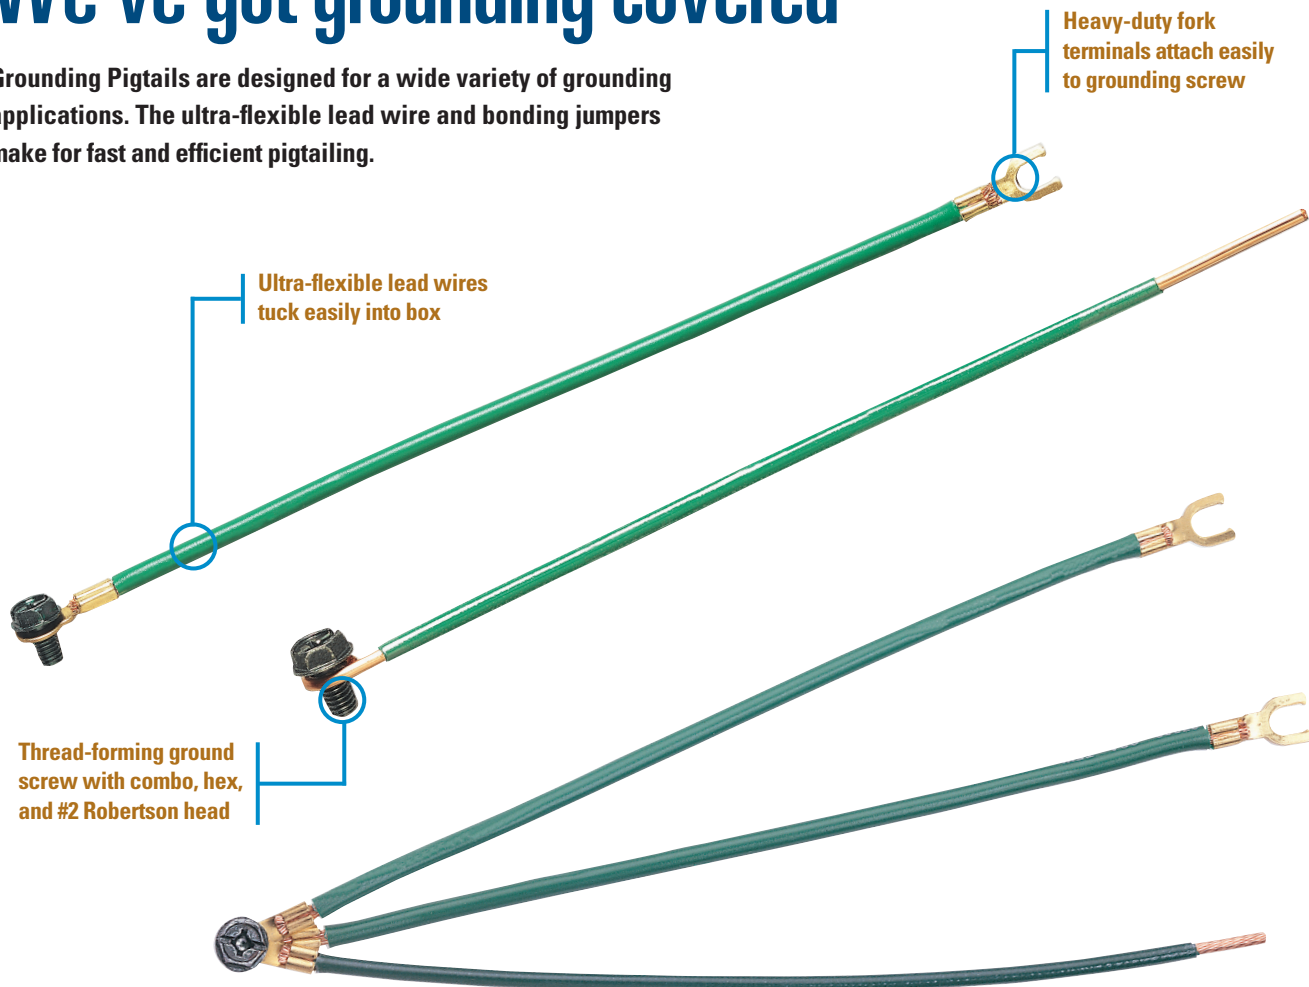

Clear shell allows visual inspection of the connection

No-twist push-in design reduces repetitive motion fatigue

Full line accommodates #20 – #12, 2 to 4 wire connections

In-Sure™

FAST FACT:

The In-Sure™ Push-In has low insertion force for fast, easy connections. Great for pre-fab wiring.

#14 – #10

39
3-Port

ACCEPTS
#10 AWG

In-Sure™ Models 32, 33, 34:

600 Volts Max.

Solid	#20 – #12 solid
Stranded	#16 – #12 (19 strand or less) #18 (7 strand)
Stranded Tin-Bonded	#18 – #14 (19 strand or less)

In-Sure™ Model 39:

600 Volts Max.

Solid	#14 – #10 solid
Stranded	#12 – #10 (19 strand or less)
Stranded Tin-Bonded	#14 – #10 (19 strand or less)

In-Sure™ Push-In
WIRE CONNECTORS

We've got grounding covered

Grounding Pigtails are designed for a wide variety of grounding applications. The ultra-flexible lead wire and bonding jumpers make for fast and efficient pigtailing.