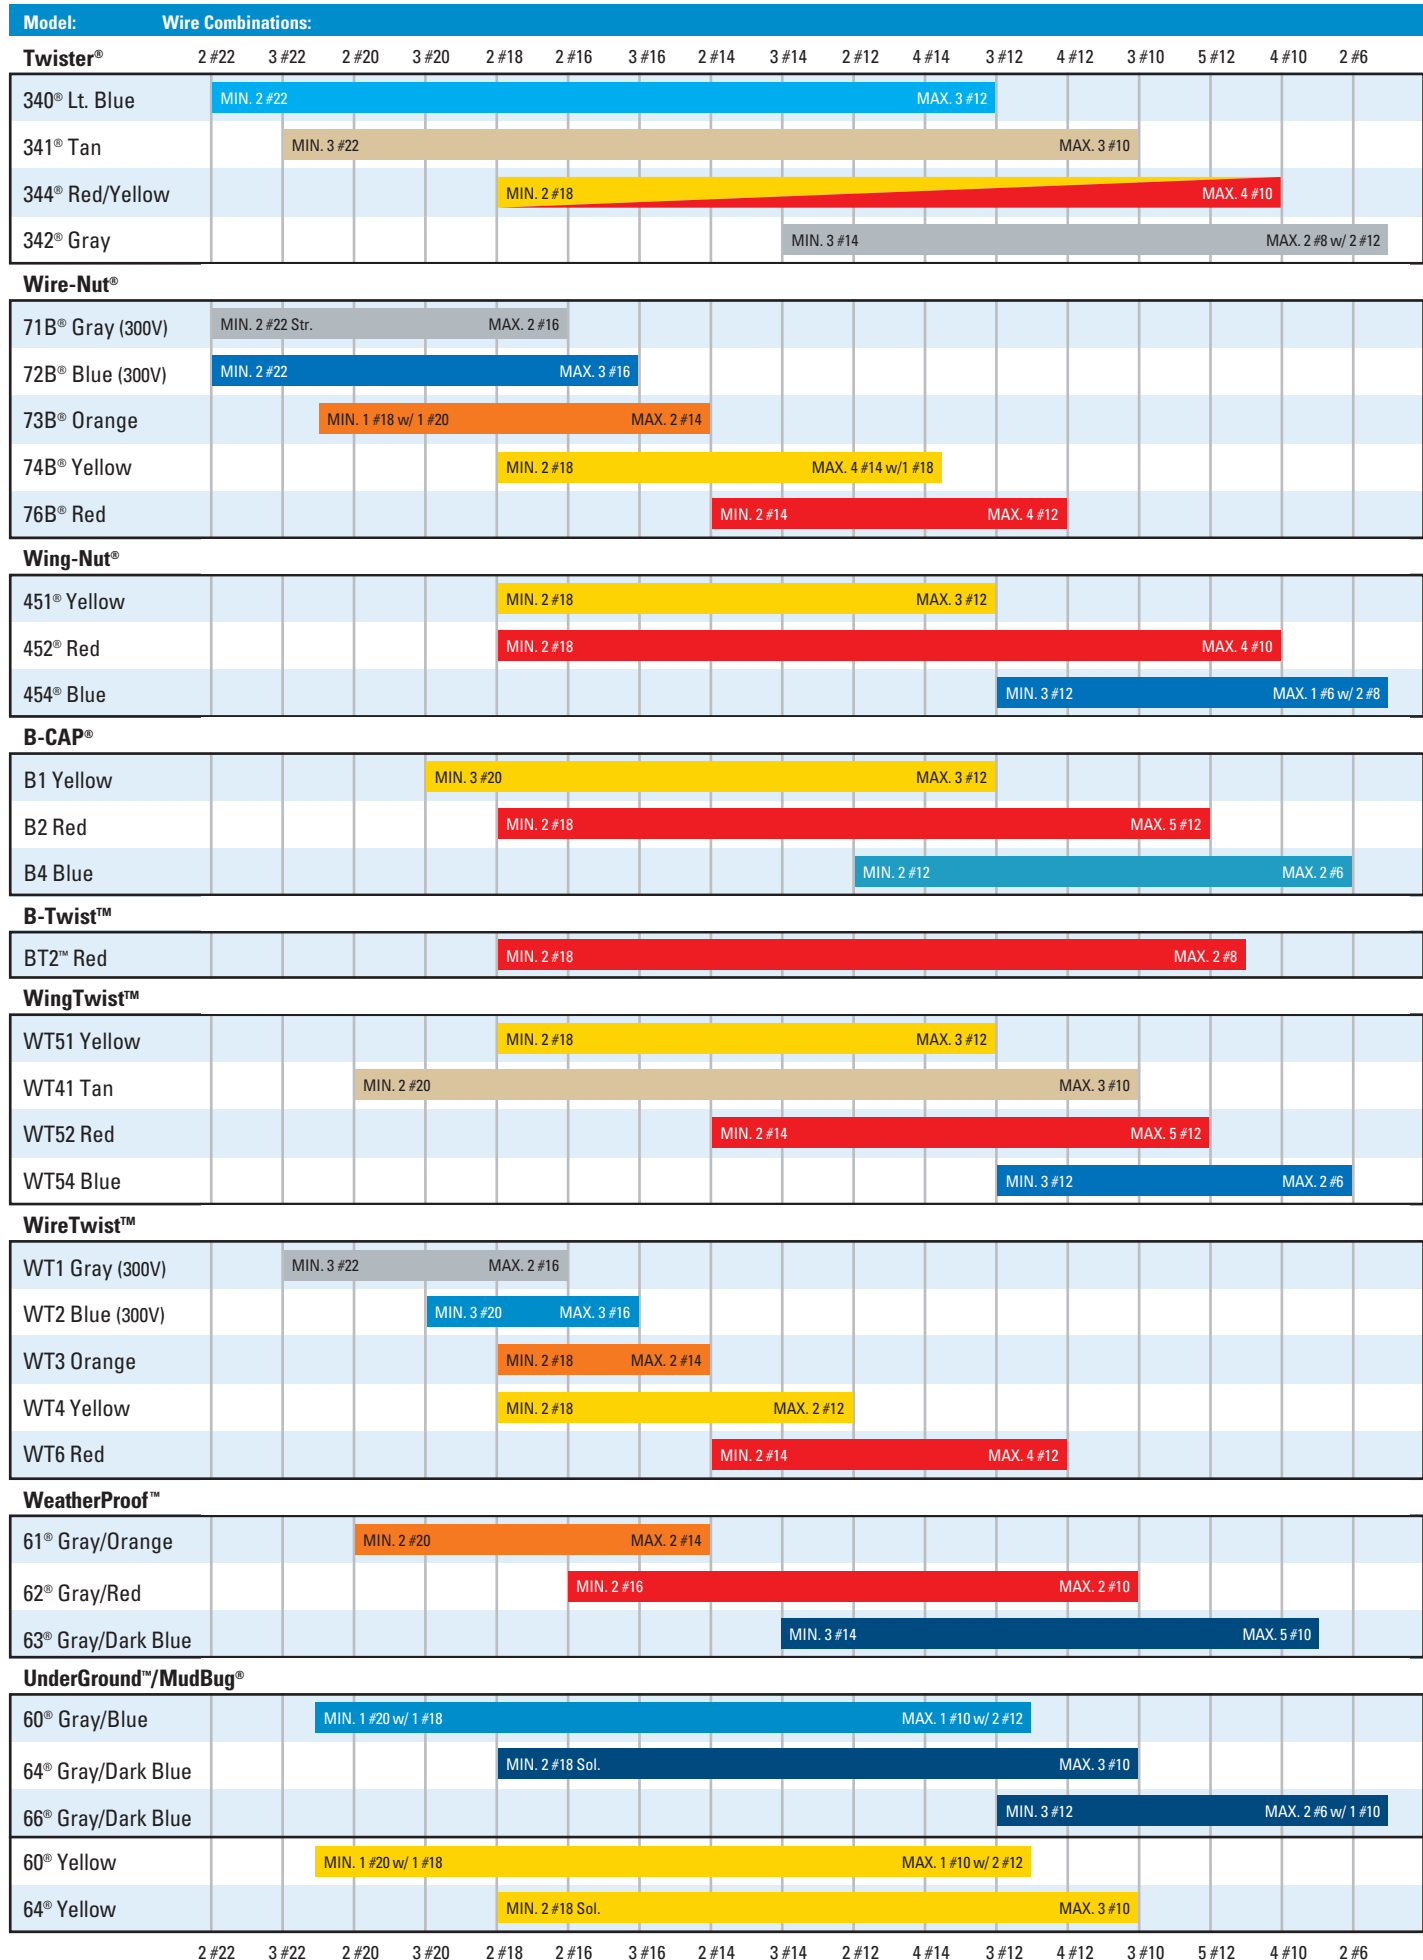

WeatherProof® Wire Connectors

Model	Quantity	Cat. No.
61®/62®	Asst., Card of 10	30-6162
61® Gray/Orange	Card of 25	30-1161
	Jar of 150	30-1261J
	Box of 1,000	30-1361
	Card of 20	30-1162
62® Gray/Red	Jar of 100	30-1262J
	Box of 1,000	30-1362
	Card of 15	30-1163
63® Gray/Dk. Blue	Jar of 50	30-1263J
	Box of 1,000	30-363

UnderGround® Wire Connectors

Model	Quantity	Cat. No.
60®/64®	Asst., Card of 10	30-6064
60® Gray/Dk. Blue	Card of 25	30-1160
	Carton of 100	30-1260
	Carton of 1,000	30-1630
64® Gray/Dk. Blue	Carton of 50	30-1264
	Box of 1,000	30-1364
66® Gray/Dk. Blue	Box of 50	30-1066

MudBug® Utility Wire Connectors

Model	Quantity	Cat. No.
60® Yellow	Box of 25	30-160Y
	Box of 1,000	30-360Y
64® Yellow	Box of 25	30-164Y

Twister® Al/Cu Wire Connectors

Model	Quantity	Cat. No.
65 Purple	Card of 2	30-065
	Card of 10	30-765
	Card of 25	30-165
	Box of 100	30-265
	Carton of 1,000	30-365

PowerPlug® Luminaire Disconnects

Model	Quantity	Cat. No.
102 2-Pole	Card of 25	30-372
	Jar of 75	30-382J
	Jar of 150	30-352J
	Carton of 1,000	30-102
	Card of 20	30-383X
103 3-Pole	Jar of 50	30-383XJ
	Jar of 100	30-353XJ
	Carton of 1,000	30-103X
	Box of 100	30-082
182 2-Pole	Carton of 2,500	30-682
	w/6" leads, Carton of 1,000	30-682L *
183 3-Pole	Box of 100	30-083
	Carton of 2,500	30-683

*8 -10 week lead time.

SpliceLine™ Wire Connectors

Model	Quantity	Cat. No.
42 Orange	Bag of 10	30-1342S
	Box of 100	30-1042
	Jar of 300	30-1042J
	Box of 2,500	30-1642

In-Sure™ Push-In Wire Connectors

Model	Ports	Quantity	Cat. No.
32 Red	2	Box of 100	30-1032
		Jar of 300	30-1032J
		Box of 5,000	30-1632
33 Orange	3	Box of 100	30-1033
		Jar of 250	30-1033J
		Box of 5,000	30-1633
34 Yellow	4	Box of 100	30-1034
		Jar of 200	30-1034J
		Box of 5,000	30-1634
39 Blue (#14-#10)	3	Box of 50	30-1039
		Jar of 150	30-1039J
		Box of 2,500	30-1639

Grounding Products

Model	Quantity	Cat. No.
#14 Solid 8"	Box of 50	30-3390
	Box of 50	30-3392
	Box of 100	30-3399
#12 Solid 8"	Box of 100	30-3399
	Box of 1,000	30-3496
#14 Stranded 7-3/4"	Bag of 25	30-3183
	Bag of 25	30-3184
#12 Stranded 7-3/4"	Box of 50	30-3385
	Box of 1,000	30-3284
	Box of 500	30-3286
30-3287	Bag of 25	30-3287
30-3288	Bag of 25	30-3288
30-3289	Bag of 25	30-3289

Other tail lengths, wire gauges, combinations and package configurations available.

Model	Quantity	Cat. No.
92® Greenie®	Box of 100	30-092
	Jar of 150	30-092J
	Bag of 500	30-292
	Box of 1,000	30-192
BGR Green-B®	Box of 50	BGR-1
	Keg of 2,500 (10 bags, 250 ea.)	BGR-B
WGR Green	Box of 50	WGR-1
	Jar of 500	WGR-500JR
	Keg of 5,000 (20 bags, 250 ea.)	WGR-B
Model	Quantity	Cat. No.
Ground Screw	Pack of 50	30-3194
	Jar of 100	30-3594

Wire Range Chart