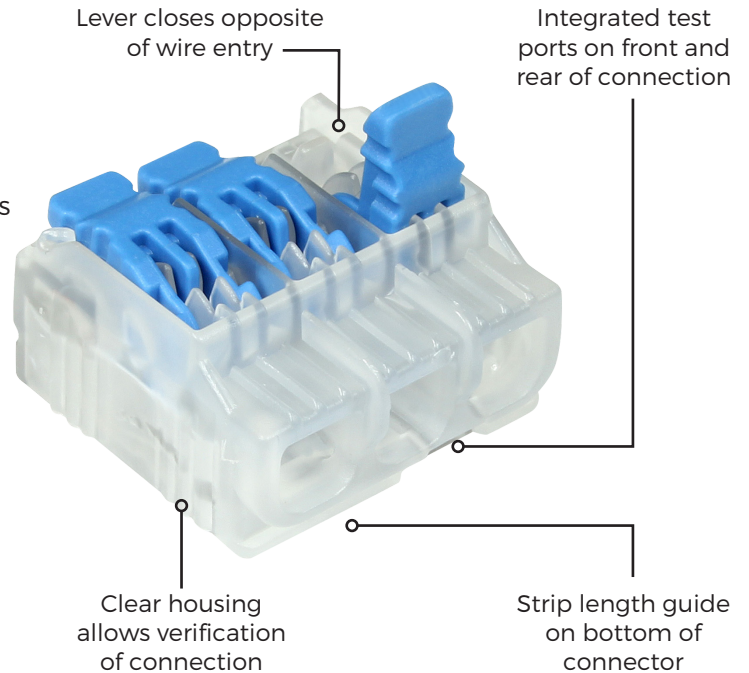

IN-SURE[®] LEVER WIRE CONNECTORS

THE ELECTRICIAN'S
CHAMPION[™]

idealind.com

IN-SURE[®] LEVER WIRE CONNECTORS

INSERT. CLOSE. CONNECT.

Levered wire connectors provide the perfect solution for joining solid and stranded wires. These versatile connectors have a compact design that takes up minimal space in junction boxes and enclosures.

- Releasable connector for solid & stranded wires
- Wire Range: 24 - 12 AWG
- Modern alternative to traditional connectors
- Safe, reliable and re-useable
- Two-stage lock for a secure connection
- Clear housing allows verification of connection
- Continuity check port and strip length guide
- Compact design for tight spaces
- For use with Cu/Cu combinations only
- Solid wires can be inserted without opening lever

MODEL	PORTS	AMP RATING	WIRE COMBINATION	QTY	PART #
L22	2 Port	20A	600V* Solid: 24 - 12 AWG Stranded: 24 - 12 AWG	Box of 150	30-10L22
L23				Jar of 500	30-50L22J
				Box of 4,000	30-16L22
L25	5 Port			Box of 100	30-10L23
				Jar of 350	30-35L23J
				Box of 2,500	30-16L23
L25	5 Port			Box of 75	30-10L25
				Jar of 200	30-20L25J
				Box of 1,500	30-16L25

*1,000V in signs and fixtures. Temperature rating 105°C max. (221°F). COPPER-TO-COPPER ONLY. Do not use on aluminum.

WARNING: Improper use or installation of this product may cause fire, electrocution, serious personal injury or death. Shut off power to the circuit or remove fuse before using this product. Use only connectors properly sized to the wiring being used. Consult local building codes for installation requirements.