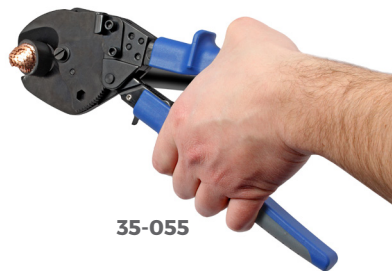

ROBOGRIP®

SELF-ADJUSTING PLIER

THE ORIGINAL DESIGN

The legacy lives on.

FASTER

Spring loaded for one-handed operation

STRONGER

Laminated steel construction design for extra strength

EASIER

Ergonomically designed handles for superior comfort

DESCRIPTION	PART #
RoboGrip® Self-Adjusting Plier 7" Curved Jaw	35-450
RoboGrip® Self-Adjusting Plier 10" V-Notch Jaw	35-451
RoboGrip® Self-Adjusting Pliers 2-Piece Set 7" /10"	35-452

P-6067 (11-23)
©IDEAL INDUSTRIES, INC.

IDEAL CUSTOMER SERVICE:
orderdesk@idealindustries.com
1-800-824-3325
www.idealind.com

THE ELECTRICIAN'S
CHAMPION™

MORE TOOLS from

OPEN JAW CABLE CUTTER

- Cuts hard drawn copper up to 600 MCM and soft copper, aluminum and multi-conductor cable up to 750 MCM
- Open jaw for easy access in tight areas
- Hardened steel blades ensure consistent cuts and long-term durability

35-055

LEARN MORE

HEAVY-DUTY FORGED WIRE STRIPPERS

45-110: Strips #8 - #16 AWG solid and #10 - #18 AWG stranded

45-112: Strips 12/2, 14/2 AWG cable

45-113: Strips #10 - #18 AWG solid and #12 - #20 AWG stranded