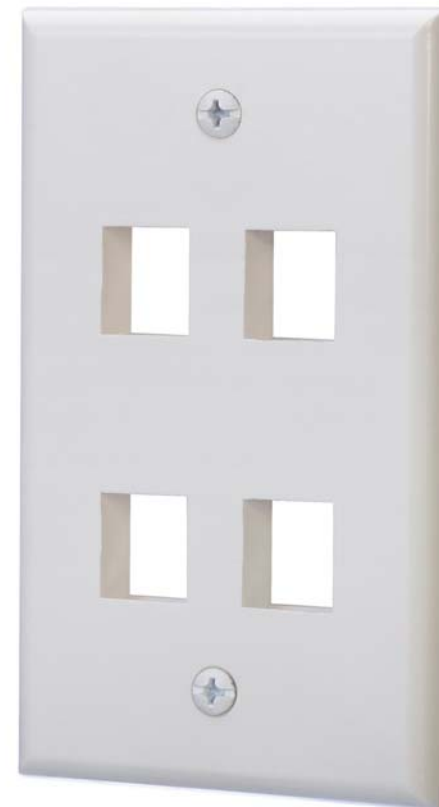

Keystone Faceplates

Standard mid-sized keystone faceplates for single gang boxes. Available in 0 to 6 port configurations. IDEAL keystone connectors simply snap into place from the backside of the

- Midsized plates (2.75" x 4.75")
- Compatible with all IDEAL data jacks
- Compatible with non IDEAL keystone dimension jacks
- Available in white and ivory colors
- Available in 0, 1, 2, 3, 4, and 6 port options
- RoHS compliant materials
- Mounting screws (2) included

1 faceplate per package:

White P/N	Ivory P/N	Ports
89-740WH	89-740IV	0
89-741WH	89-741IV	1
89-742WH	89-742IV	2
89-743WH	89-743IV	3
89-744WH	89-744IV	4
89-746WH	89-746IV	6

Also available:

CAT5e Modular Jacks