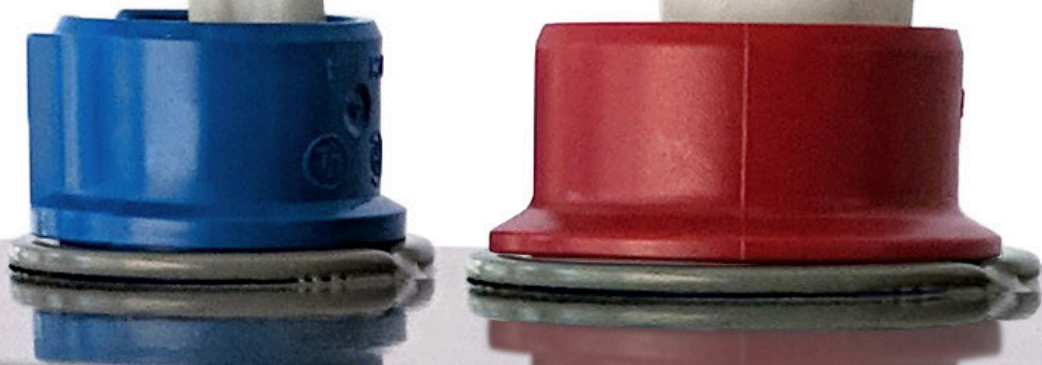

QUICK SNAP

NON-METALLIC SNAP-IN CONNECTOR

SUPERIOR CABLE PROTECTION

Secures cable while protecting from rough knock-out edges

THE ELECTRICIAN'S
CHAMPION™

QUICK SNAP

NON-METALLIC SNAP-IN CONNECTOR

The IDEAL® Quick Snap connector provides exceptional performance, and incredible value!

Quick Snap can be installed quickly and easily, without the use of tools, securing cable in place and providing superior protection from damage that can be caused by rough knock-out edges.

Simply push in - no tools required.

- Protects and secures cable
- Snap connector into 1/2" or 3/4" knockout
- Insert from the outside
- Push non-metallic sheathed cable through connector
- Convenient jar packaging
- 1/2" & 3/4" Sizes: CSA Certified/UL Listed
- **Securely holds cable while protecting from rough edges of knockouts.**

Description	Part No.
Quick Snap 1/2" Snap-In Connector, Jar of 50	46-050
Quick Snap 1/2" Snap-In Connector, Jar of 125	46-125
Quick Snap 3/4" Snap-In Connector, Jar of 50	46-150

SAVES TIME

Installs faster & easier than traditional cable clamps. Simply snap in.