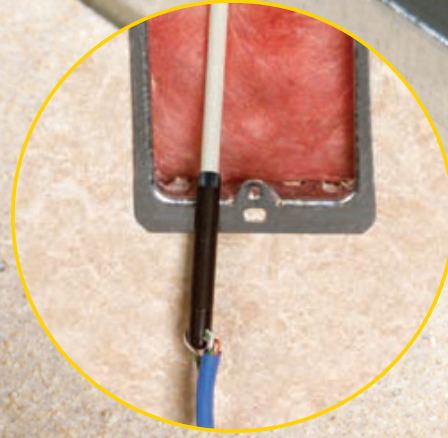

# TUFF-ROD™ FISHING POLE KITS

AVAILABLE IN REGULAR FLEX AND EXTRA FLEX GLOW

**GLOWS**

Tuff-Rod™ is an excellent choice for pulling wire where insulation is already installed.

THE ELECTRICIAN'S  
**CHAMPION**™   
idealind.com

# TUFF-ROD™ FISHING POLE KITS

The Tuff-Rod™ Fishing Poles were designed with your needs in mind. They feature a crimped edge, gel coat and reinforced composite pultrusion fiberglass. These features provide you with a high quality fish pole that is strong and long-lasting.

Tuff-Rod™ Fishing Pole Kits provide a wide range of electrical and data line installation flexibility and performance. Select the 'Flex' that best suits your application; whether you are running wire in and around studs, or pulling over long distances in a drop-ceiling environment, Tuff-Rod™ is the perfect choice. For low-light situations, choose Tuff-Rod™ with Glow, a pale green, luminescent fiberglass.

Crimped edge provides exceptional "pull-off" strength for a durable long-lasting fish pole

Fiber reinforced composite pultrusion for consistent high quality

Ultra smooth gel coat helps protect hands from fiberglass