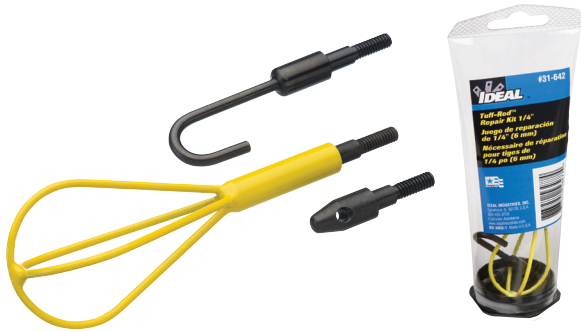

ACCESSORY KITS

Tip Accessory Kit - #31-651

comes with three different accessory heads to allow for quick changes to simplify every job.

Clear Tube Kits

for convenient storage and added protection to ensure long life.