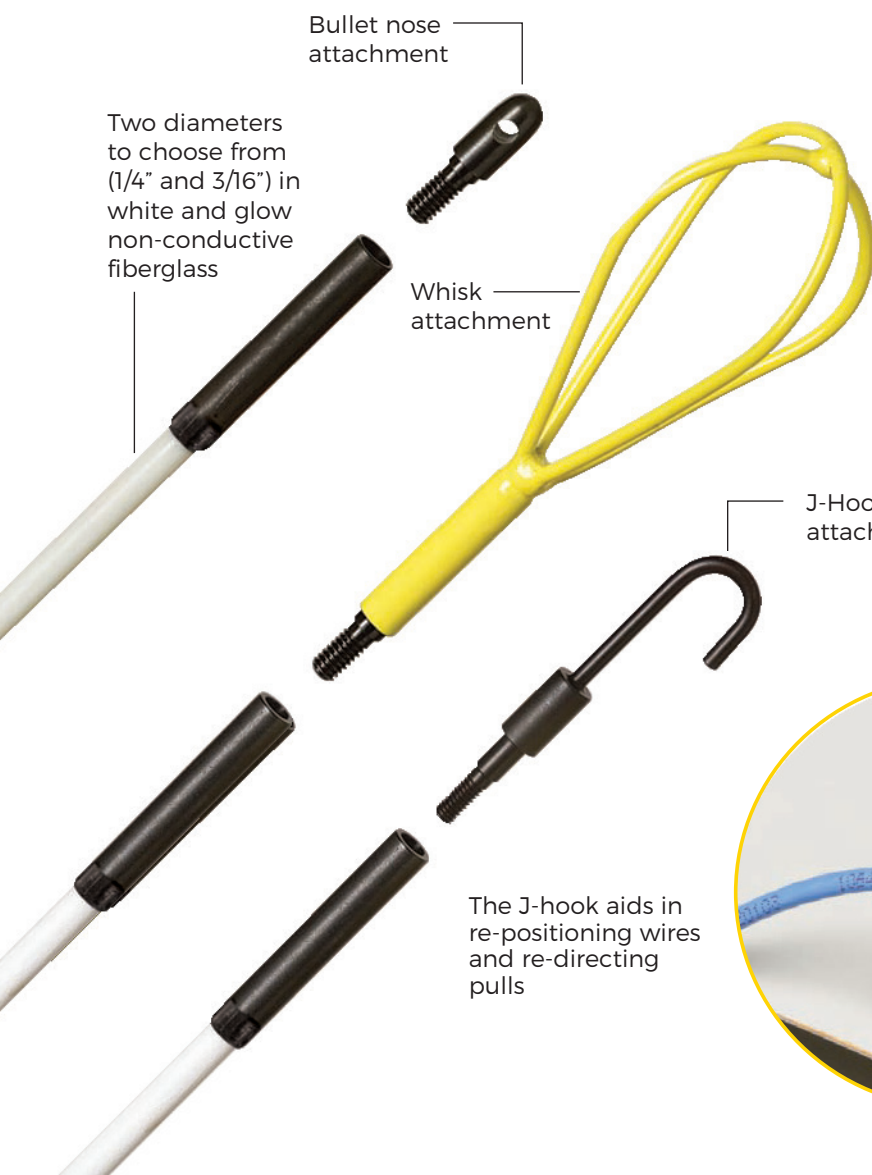

# TUFF-ROD™ FISHING POLE KITS

AVAILABLE IN REGULAR FLEX AND EXTRA FLEX GLOW

**GLOWS**

Tuff-Rod™ is an excellent choice for pulling wire where insulation is already installed.

THE ELECTRICIAN'S  
**CHAMPION**™   
idealind.com

# TUFF-ROD™ FISHING POLE KITS

The Tuff-Rod™ Fishing Poles were designed with your needs in mind. They feature a crimped edge, gel coat and reinforced composite pultrusion fiberglass. These features provide you with a high quality fish pole that is strong and long-lasting.

Tuff-Rod™ Fishing Pole Kits provide a wide range of electrical and data line installation flexibility and performance. Select the 'Flex' that best suits your application; whether you are running wire in and around studs, or pulling over long distances in a drop-ceiling environment, Tuff-Rod™ is the perfect choice. For low-light situations, choose Tuff-Rod™ with Glow, a pale green, luminescent fiberglass.

Crimped edge provides exceptional "pull-off" strength for a durable long-lasting fish pole

Fiber reinforced composite pultrusion for consistent high quality

Ultra smooth gel coat helps protect hands from fiberglass