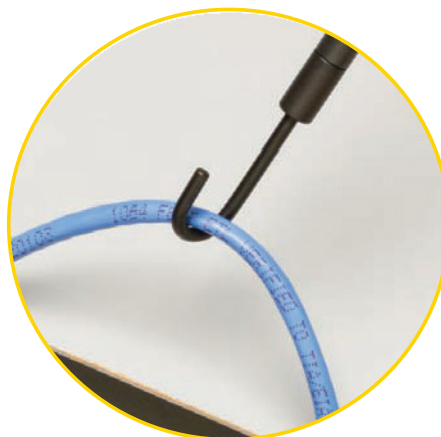

Tuff-Rod™ Fishing Pole Kits provide a wide range of electrical and data line installation flexibility and performance. Select the 'Flex' that best suits your application; whether you are running wire in and around studs, or pulling over long distances in a drop-ceiling environment, Tuff-Rod™ is the perfect choice. For low-light situations, choose Tuff-Rod™ with Glow, a pale green, luminescent fiberglass.

## FEATURES

- Tuff-Rod™ features non-conductive fiberglass in two diameters (1/4" and 3/16") in white and Glow.
- Three available ends provide maximum flexibility in application environment and materials used.
- Threaded extension rods and attachments ensure a consistent and durable performance.
- Repair kit allows for in the field, five minute repairs and component replacement.

Crimped edge provides exceptional "pull-off" strength for a durable long-lasting fish pole

Fiber reinforced composite pultrusion for consistent high quality

Ultra smooth gel coat helps protect hands from fiberglass

The J-hook aids in re-positioning wires and re-directing pulls