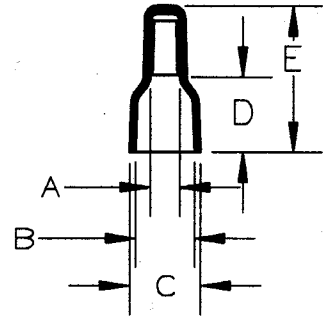

WIRE TERMINATION

WWW.IDEALIND.COM • 1-800-435-0705 CUSTOMER ASSISTANCE

Pre-Insulated Crimp Connector Dimensions (inches)

| Model | A | B | C | D | E |
|---------|-----|-----|-----|-----|------|
| 48 | .15 | .30 | .36 | .39 | .75 |
| 49/49HT | .21 | .40 | .47 | .45 | .82 |
| NC-8 | .21 | .48 | .57 | .65 | 1.11 |