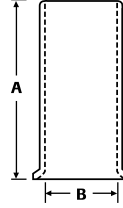

## Steel Crimp Connector Dimensions

Model	A	B
410 Steel	3/8	13/64
411 Steel	5/8	1/4
412 Steel	51/64	19/64