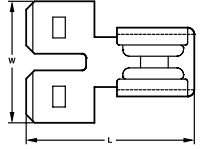

Disconnect Adapter - Male to Female (2-1) Dimensions

Tab Size (in.)	Tab Size (mm)	Dimensions (in.)		Dimensions (mm)		Cat. No
		L	W	L	W	
.250 x .032	6.35 x 0.8	.551	.260	14.0	6.6	83-9801

105°C/300 Volts max.