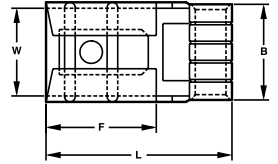

WIRE TERMINATION

WWW.IDEALIND.COM • 1-800-435-0705 CUSTOMER ASSISTANCE

Non-Insulated Flag Female Disconnect Dimensions

Wire Range (AWG)	Wire Range (mm ²)	Tab Size (in.)	Tab Size (mm)	Dimensions (in.)				Dimensions (mm)				Cat. No
				L	B	W	F	L	B	W	F	
16-14	1.5-2.5	.250 x .032	6.35 x 0.8	.551	.291	.260	.299	14.0	7.4	6.6	7.6	83-9401