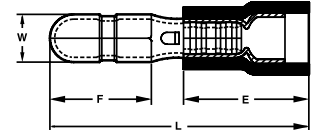

Vinyl Insulated Bullet Disconnect Dimensions

Wire Range (AWG)	Wire Range (mm ²)	Max. Wire Ins. Dia. (in.)	Max. Wire Ins. Dia. (mm)	Dimensions (in.)				Dimensions (mm)				Cat. No
				L	B	W	F	L	B	W	L	
22-18	0.5-1.0	.150	3.8	.846	.413	.157	.335	21.5	10.5	4.0	8.5	83-8001
16-14	1.5-2.5	.185	.47	.846	.413	.157	.335	21.5	10.5	4.0	8.5	83-8011