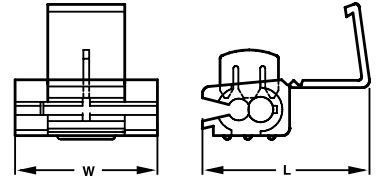

## Tap Splice Connector Dimensions

Wire Range (AWG)	Wire Range (mm <sup>2</sup> )	Color	Dimensions (in.)		Dimensions (mm)		Cat. No
			L	W	L	W	
22-18	0.5-1.0	Red	1.063	.787	27.0	20.0	<b>83-3261</b>
16-14	1.5-2.5	Blue	1.063	.787	27.0	20.0	<b>83-3271</b>
12-10	4.0-6.0	Yellow	1.358	.807	34.5	20.5	<b>83-3281</b>