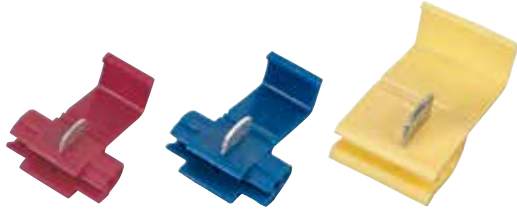

## Tap Splice Connector Dimensions

Wire Range (AWG)	Wire Range (mm <sup>2</sup> )	Color	Dimensions (in.)		Dimensions (mm)		Cat. No
			L	W	L	W	
22-18	0.5-1.0	Red	1.063	.787	27.0	20.0	<b>83-3261</b>
16-14	1.5-2.5	Blue	1.063	.787	27.0	20.0	<b>83-3271</b>
12-10	4.0-6.0	Yellow	1.358	.807	34.5	20.5	<b>83-3281</b>