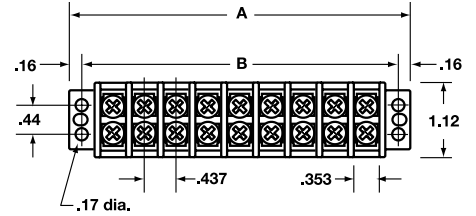

## 89-400 Series Terminal Strip Dimensions

No. of Poles	Dimensions		Cat. No.
	A	B	
2	1.63	1.31	89-402
4	2.51	2.18	89-404
6	3.38	3.06	89-406
8	4.25	3.93	89-408
10	5.13	4.81	89-410
12	6.00	5.68	89-412