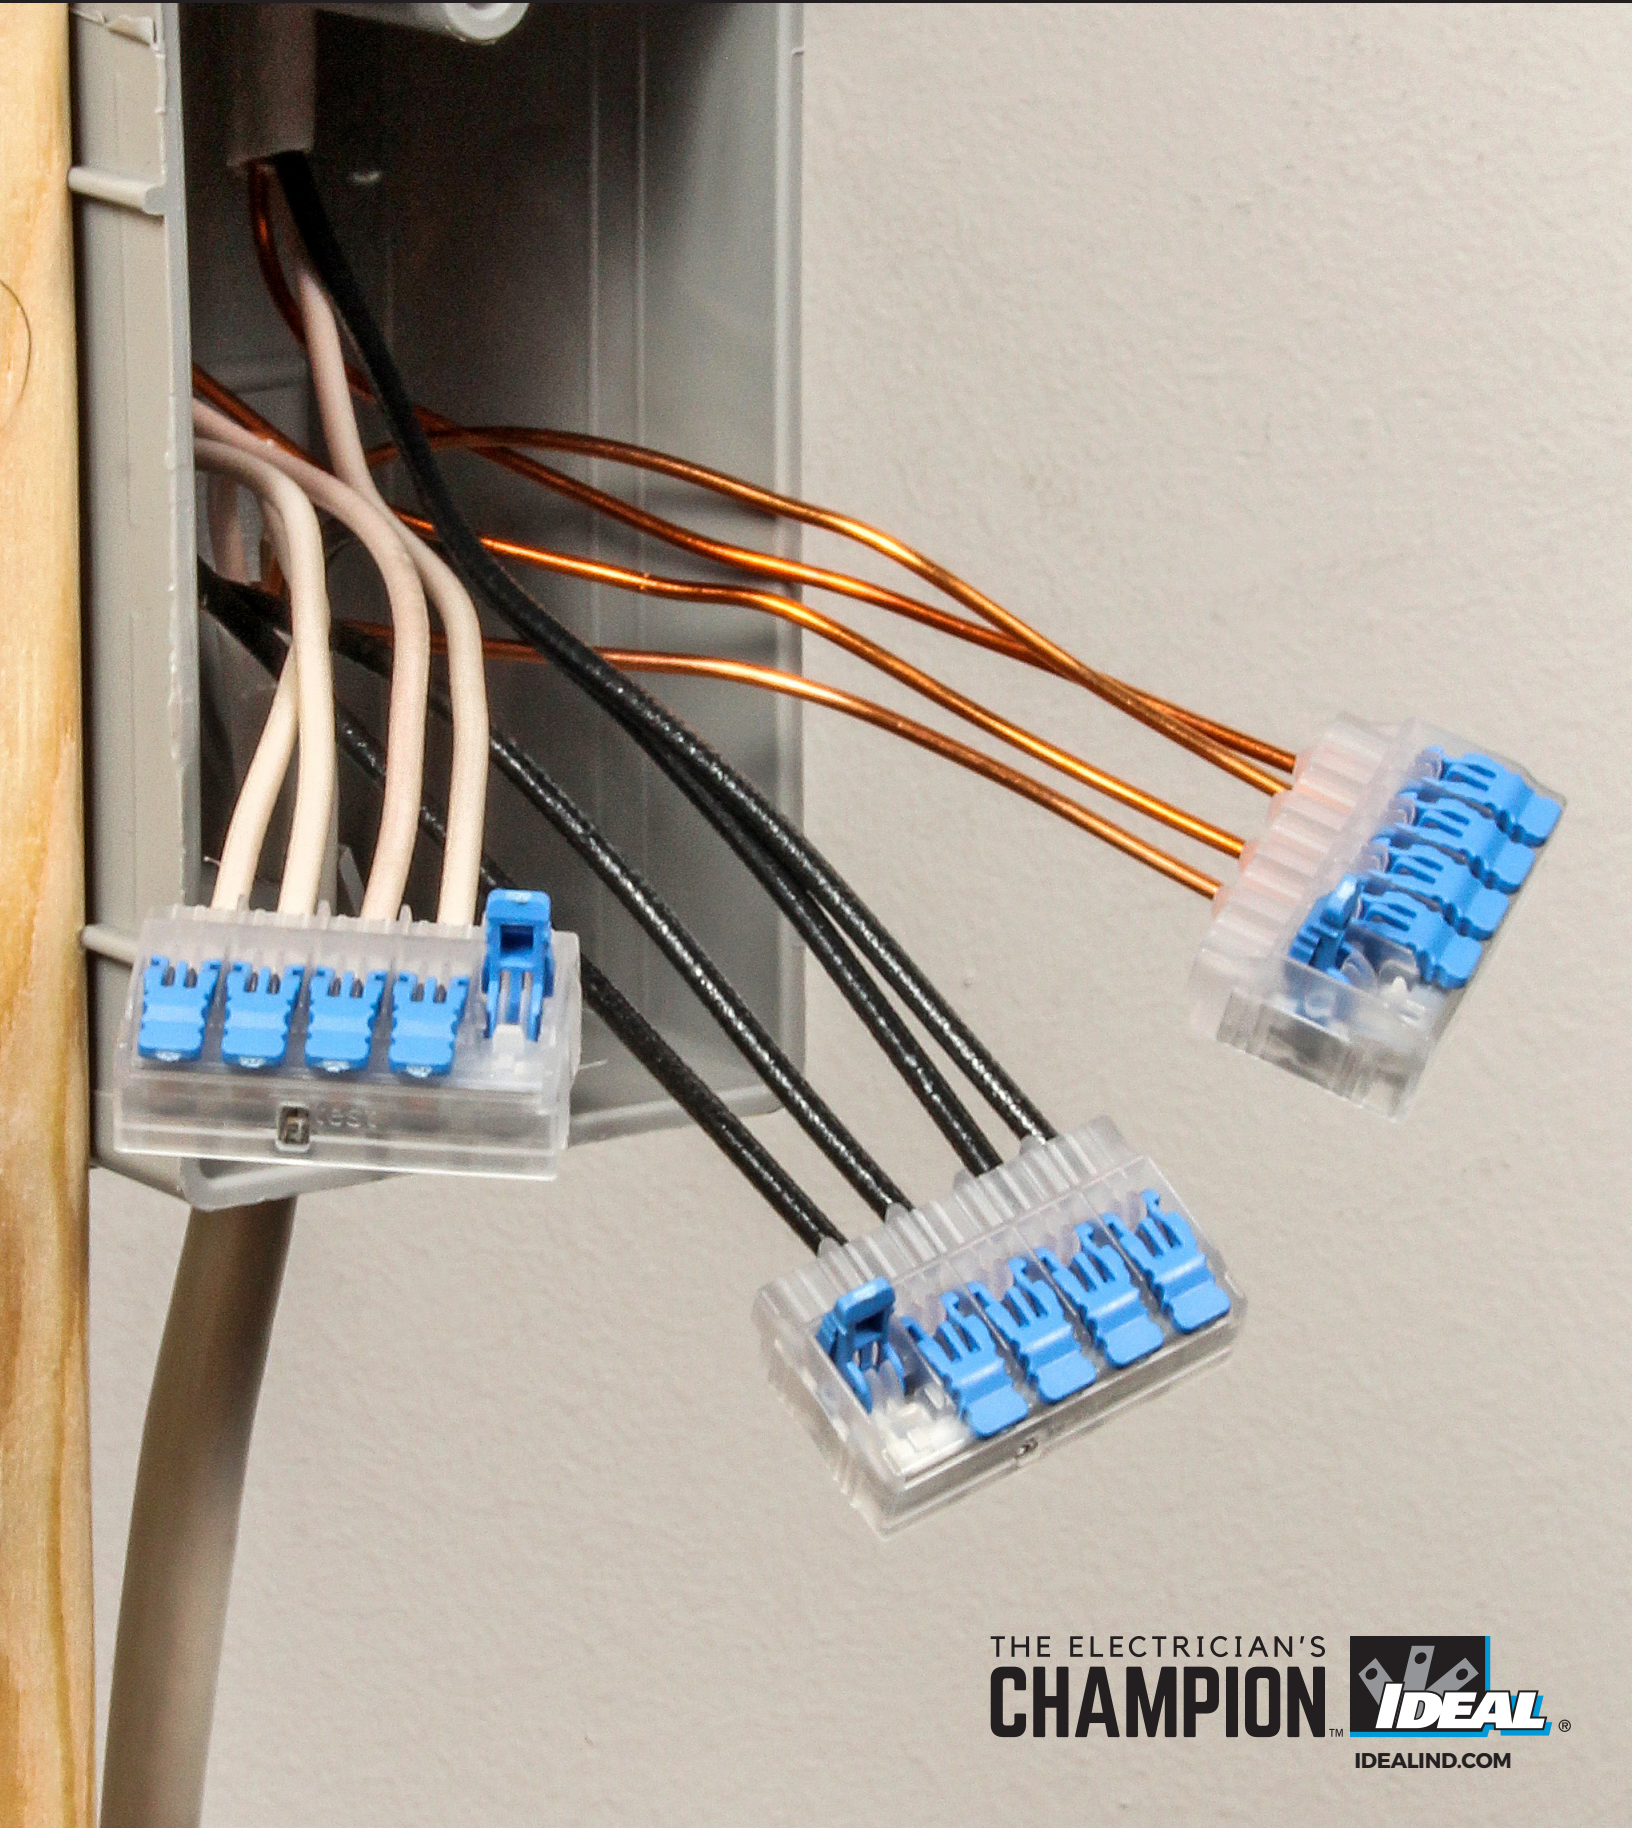

# IN-SURE<sup>®</sup> LEVER WIRE CONNECTORS

## Insert. Close. Connect.

Lever wire connectors provide the perfect solution for joining solid and stranded wires. These versatile connectors have a compact design and take up minimal room in junction boxes and enclosures.

- Releasable connector for solid & stranded wires
- Wire Range: 24 - 12 AWG
- Modern alternative to traditional connectors
- Safe, reliable and re-useable
- Two-stage lock for a secure connection
- Clear housing allows verification of connection
- Continuity check port and strip length guide
- Compact design for tight spaces
- For use with Cu/Cu combinations only
- Solid wires can be inserted without opening lever

Lever closes opposite of wire entry

Clear housing allows verification of connection

Bottom of connector features strip length guide

Integrated test ports on front and rear of connection