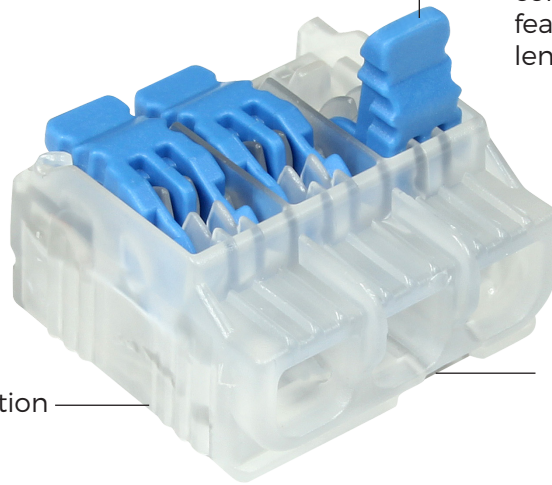

## Insert. Close. Connect.

Lever wire connectors provide the perfect solution for joining solid and stranded wires. These versatile connectors have a compact design and take up minimal room in junction boxes and enclosures.

- Releasable connector for solid & stranded wires
- Wire Range: 24 - 12 AWG
- Modern alternative to traditional connectors
- Safe, reliable and re-useable
- Two-stage lock for a secure connection
- Clear housing allows verification of connection
- Continuity check port and strip length guide
- Compact design for tight spaces
- For use with Cu/Cu combinations only
- Solid wires can be inserted without opening lever

Lever closes opposite of wire entry

Clear housing allows verification of connection

Bottom of connector features strip length guide

Integrated test ports on front and rear of connection