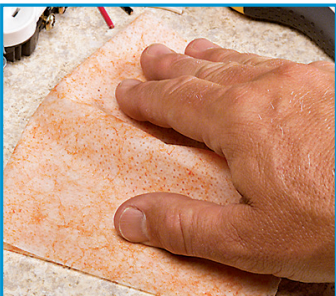

IDEAL WIPES

MULTI-PURPOSE TOWEL

Wipes dirt, grease & grime off tools or other surfaces.

THE ELECTRICIAN'S
CHAMPION

DO NOT USE ON LIVE

IDEAL WIPES

HANDLES THE TOUGHEST JOBS

These industrial strength wipes are made to be used for the toughest clean-up jobs and are safe to use on hands. IDEAL Multi-Purpose Towels are infused with Vitamin E and natural hand moisturizers to leave hands feeling clean, soft, and residue-free. The extra-large size (12" x 9") is perfect for even large jobs of cleaning up dirt, grease, and grime. Cleaning agents soften the dirt, grease, and grime, while the scrubbing surface easily picks up the mess. One side of the wipe has a non-scratching, textured scrubbing surface, while the other is soft and smooth for use on delicate surfaces.

Attached, sealing lid retains moisture

Lid designed for easy access to one wipe at a time

Textured surface scrubs off difficult messes

| Description | Part No. |
|--------------------------------------|-----------------|
| IDEAL Wipes, 12 in. x 9 in. (82/can) | 38-500 |
| IDEAL Wipes Canister Bracket | 38-500BR |