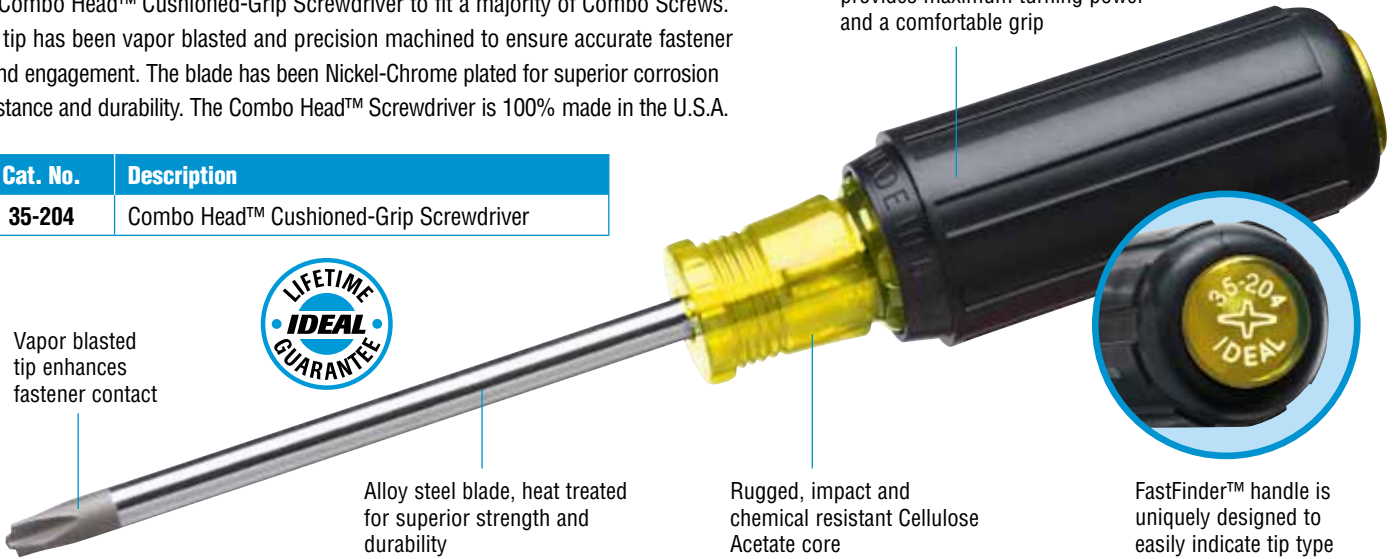

Combo Head™ Cushioned-Grip Screwdriver

- *Designed to accurately and securely fit most Combination Fasteners*
- *Easy-to-read FastFinder™ handle*
- *Cushioned-Grip Cellulose Acetate handle provides maximum comfort and grip*
- *100% made in U.S.A.*

Combination Screws are becoming increasingly popular

Patented Combo Head™ tip ensures full fastener engagement

Made in U.S.A.

Combo Head™ Cushioned-Grip Screwdriver

With the increasing popularity of Combination Fasteners, IDEAL manufactures the Combo Head™ Cushioned-Grip Screwdriver to fit a majority of Combo Screws. The tip has been vapor blasted and precision machined to ensure accurate fastener fit and engagement. The blade has been Nickel-Chrome plated for superior corrosion resistance and durability. The Combo Head™ Screwdriver is 100% made in the U.S.A.

Traditional Cushioned-Grip design provides maximum turning power and a comfortable grip

Cat. No.	Description
35-204	Combo Head™ Cushioned-Grip Screwdriver

Vapor blasted tip enhances fastener contact

Alloy steel blade, heat treated for superior strength and durability

Rugged, impact and chemical resistant Cellulose Acetate core

FastFinder™ handle is uniquely designed to easily indicate tip type

Different sizes of Combination Fasteners mean using different tools, right? Wrong! The Combo Head™ was designed to fit snugly into multiple sizes of Combo Screws, eliminating the need to buy more bulky tools. Among the competition, the IDEAL Combo Head™ tip features the most touch points, minimizing cam-out and stripping. See and feel the difference for yourself!