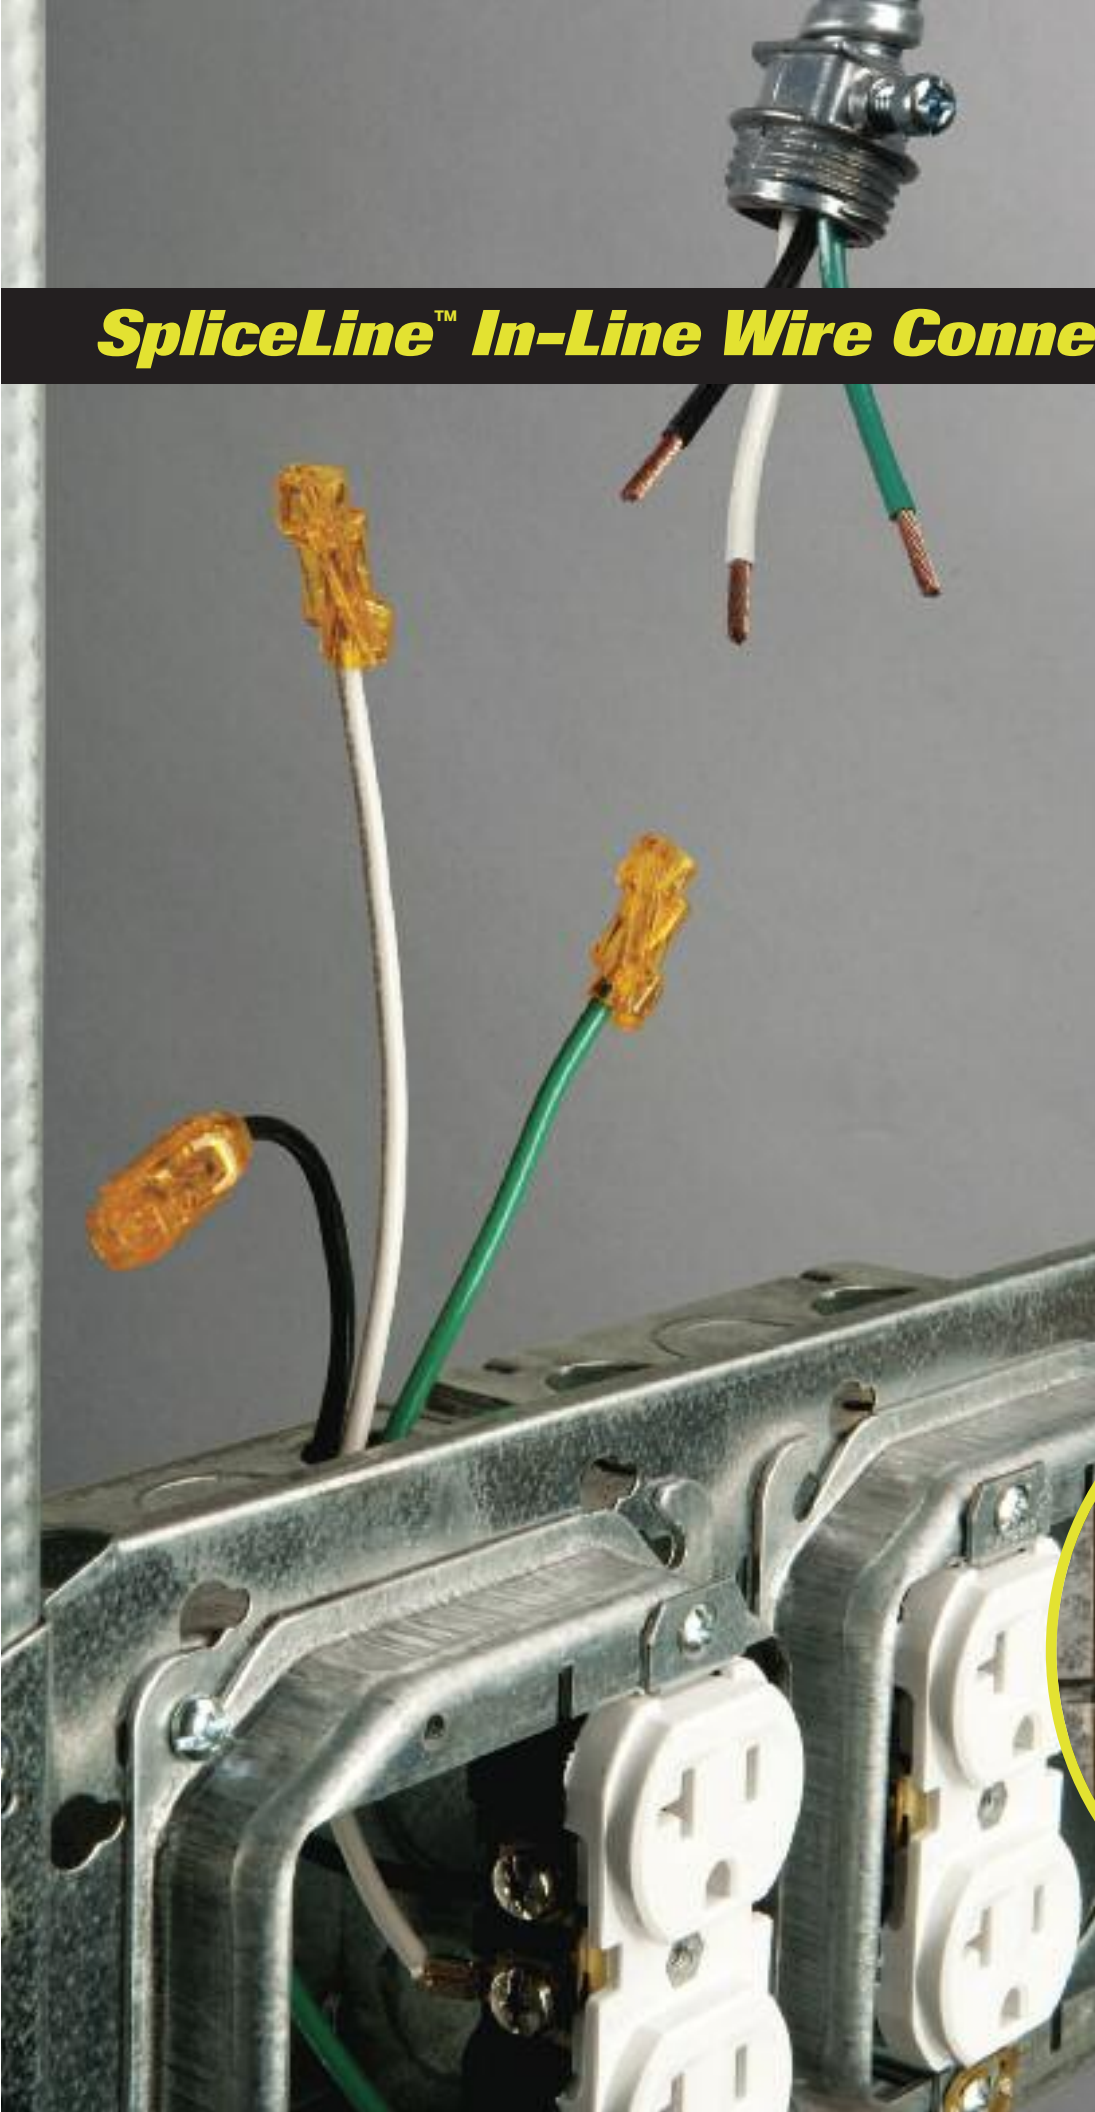

SpliceLine™ In-Line Wire Connectors

- Crimp-free, push-in butt splice
- 2X faster than traditional butt-splice installations
- Low insertion force for fast connections
- Easily passes through 1/2" knockouts
- End-to-end connection ideal for pre-fab operations
- Transparent polycarbonate window for visual inspection of connection
- Wide wire range of 12 – 20 AWG solid, 12 – 16 AWG stranded
- Made in the U.S.A.

A faster, innovative alternative to the Butt Splice

Introducing SpliceLine™, a revolutionary in-line wire connector. Utilizing patented push-in technology, the unique design provides a crimp-free, solderless butt splice making applications easier and faster. The 2-port model supports a wide range of either stranded or solid wires, allowing one connector to cover the same wire range as three traditional butt splices.

The end-to-end connection of SpliceLine™ is a great solution for today's pre-fab operations and lengthening short wires in tight spaces. It easily passes through 1/2" knockouts and polycarbonate allows for visual inspection, assuring a secure connection every time. It's UL listed for wire splicing and grounding, and made in the U.S.A. by IDEAL, the leader in wire connectors.

**A GREAT
PRE-FAB
SOLUTION**

SpliceLine™ IN-LINE WIRE CONNECTORS

Transparent polycarbonate shell allows for visual inspection of connection

Check port for continuity testing

Slim design fits through 1/2" knockout