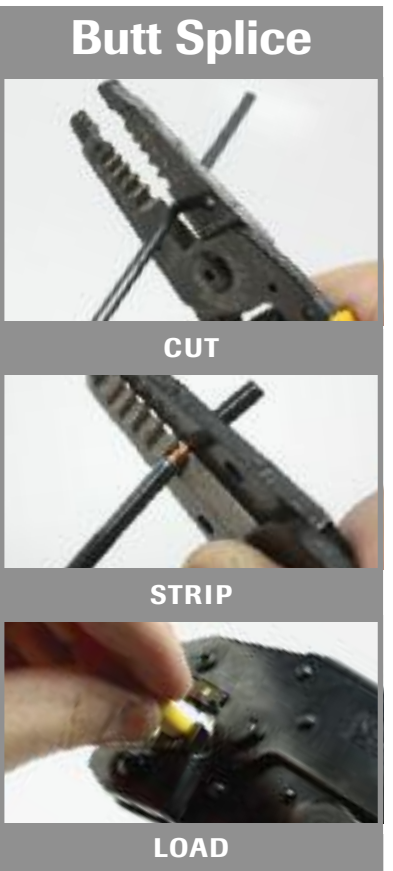

**A faster butt splice.
A better butt splice.**

Model	Quantity	Cat. No.
	Card of 10	30-1742
	Box of 100	30-1042
	Jar of 300	30-1042J
	Box of 2,500	30-1642

Wire range – any combination

Solid	12 AWG – 20 AWG
Stranded	12 AWG – 16 AWG (≤19 str.)
Stranded Tin-Bonded	14 AWG – 18 AWG (≤19 str.)

600V/20A max.
105°C

For use on insulation types TFN, TFFN, THHN, XHHW, T90 nylon or equivalent.

Installation Time: **00:19**

**2X
FASTER**
NO MORE CRIMPING!

SpliceLine™
IN-LINE WIRE CONNECTORS

PUSH

CRIMP

Installation Time: **00:38**

SpliceLine™ In-Line Wire Connectors

- Crimp-free, push-in butt splice
- 2X faster than traditional butt-splice installations
- Low insertion force for fast connections
- Easily passes through 1/2" knockouts
- End-to-end connection ideal for pre-fab operations
- Transparent polycarbonate window for visual inspection of connection
- Wide wire range of 12 – 20 AWG solid, 12 – 16 AWG stranded
- Made in the U.S.A.

A faster, innovative alternative to the Butt Splice

Introducing SpliceLine™, a revolutionary in-line wire connector. Utilizing patented push-in technology, the unique design provides a crimp-free, solderless butt splice making applications easier and faster. The 2-port model supports a wide range of either stranded or solid wires, allowing one connector to cover the same wire range as three traditional butt splices.