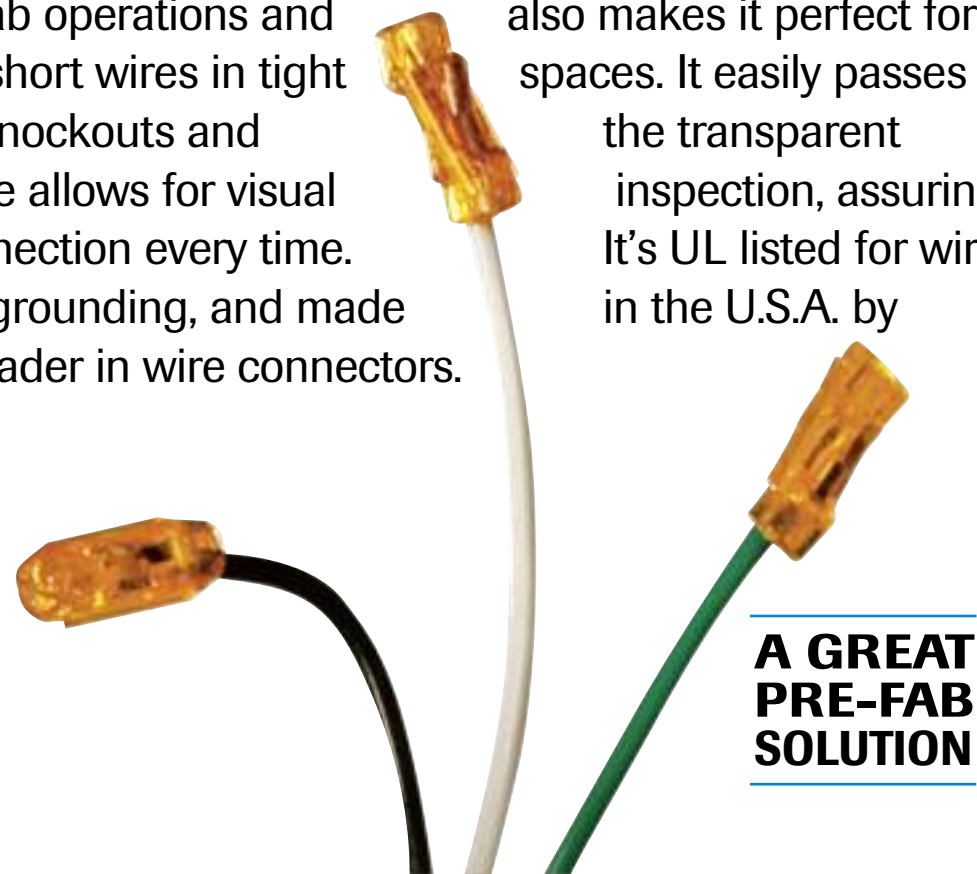

SpliceLine™ In-Line Wire Connectors

- Crimp-free, push-in butt splice
- 2X faster than traditional butt-splice installations
- Low insertion force for fast connections
- Easily passes through 1/2" knockouts
- End-to-end connection ideal for pre-fab operations
- Transparent polycarbonate window for visual inspection of connection
- Wide wire range of 12 – 20 AWG solid, 12 – 16 AWG stranded
- Made in the U.S.A.

A faster, innovative alternative to the Butt Splice

Introducing SpliceLine™, a revolutionary in-line wire connector. Utilizing patented push-in technology, the unique design provides a crimp-free, solderless butt splice making applications easier and faster. The 2-port model supports a wide range of either stranded or solid wires, allowing one connector to cover the same wire range as three traditional butt splices.

The end-to-end connection of SpliceLine™ is a great solution for today's pre-fab operations and lengthening short wires in tight spaces. It easily passes through 1/2" knockouts and polycarbonate allows for visual inspection, assuring a secure connection every time. It's UL listed for wire splicing and grounding, and made in the U.S.A. by IDEAL, the leader in wire connectors.

**A GREAT
PRE-FAB
SOLUTION**

SpliceLine™ IN-LINE WIRE CONNECTORS

Transparent polycarbonate shell allows for visual inspection of connection

Check port for continuity testing

Slim design fits through 1/2" knockout