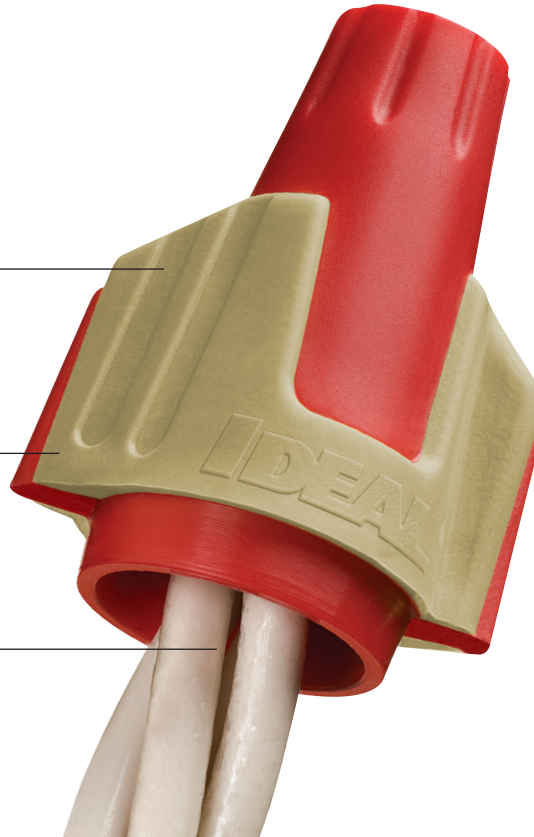

TWISTER[®] PRO

WIRE CONNECTORS

THE ELECTRICIAN'S
CHAMPION

TWISTER® PRO WIRE CONNECTORS

CUSHION-GRIP SWEEP WING

Twister® PRO combines innovative SureGrip™ technology with a unique swept-wing connector design, resulting in the most comfortable wire connector ever. It's the perfect combination of comfort and performance that will make this the connector of choice for professional electricians.

Molded vertical grooves provide maximum grip

Patented swept-wing SureGrip™ design

Exceptional red/tan wire range and capacity

- Min. 2 #18 AWG
- Max. 4 #10 AWG

Ordering Information

Model	Color	Wire Combination Range	Wire Combination Range (mm)	Quantity	Part No.
	 Red/Tan	600V* 22 to 8 AWG Min. 2 #18 - Max. 4 #10 (Widest range in the industry.)	600V* .34mm ² to 10.0mm ² Min. 2 75mm ² Max. 4.0 - 6.0mm ²	Box of 50	30-144
				Jar of 250	30-244J
				Jar of 500	30-644J
				Barrel of 20,000	30-944